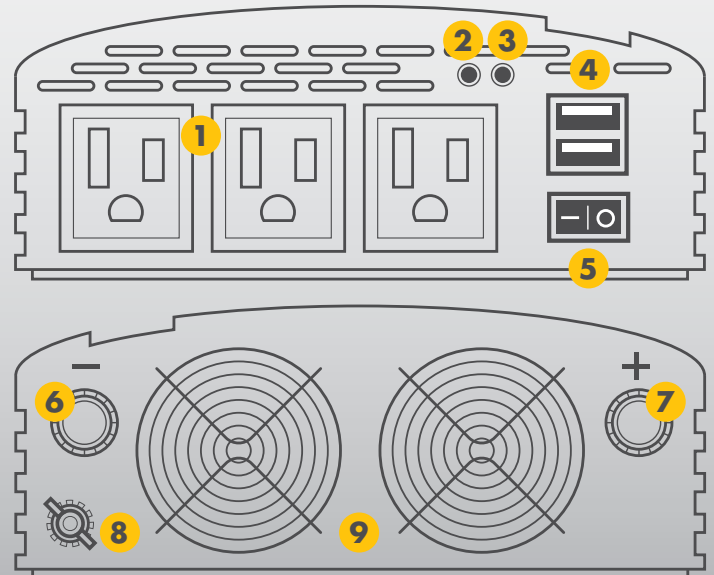

SPECIFICATIONS

Item Number	3720	3722	3724
Continuous Power	1,000 Watts	1,500 Watts	2,000 Watts
Surge Power	2,000 Watts	3,500 Watts	4,000 Watts
Input (24V/48V also available)	11V - 15V		
Output	115V		
Output Waveform	Modified Sine Wave		
Frequency	60Hz ±1Hz		
Max Power Efficiency	90%		
No Load Current Draw	<0.8A	<1.0A	<1.0A
Low Voltage Alarm Level	10.5V ±0.5V		
Low Voltage Shutdown Level	9.5V ±0.5V		
Overheat Protection	Yes		
Overload Protection	Yes		
Input Short Circuit Protection	Yes		
AC Outlets	3 Standard U.S. Grounded		
USB Ports	2x 3.0A Shared		No
Dimensions of Unit	9.3 x 5.2 x 2.4 (in.)	12.3 x 5.2 x 2.4 (in.)	14.4 x 5.2 x 2.4 (in.)
Weight of Unit	3.0 lbs	4.1 lbs	4.6 lbs
Wired Remote Control Outlet	No	No	Yes (remote not included)

SAMPLE APPLIANCES

TYPICAL WATTAGE*

50-200	AM/FM radio
100	Standard light bulb
300	Television
450-1500	Blender
600-1100	Vacuum cleaner
600-1500	Coffee maker
800-2400	Refrigerator
1000	Router
1000	Belt sander
1250	0.5 HP sump pump
1150	Washing machine
1500	Microwave oven
1500	1 HP air compressor
2000	7.25" Circular saw

*All wattages are estimates. Check the actual device wattage before use.

1. AC Outlets
2. Power On Indicator
3. Overload Indicator
4. USB Outlets (3720/3722)
Remote Socket (3724)
5. ON/OFF Switch
6. Negative (-)
DC Input Terminal
7. Positive (+)
DC Input Terminal
8. Ground Terminal
9. High Speed
Cooling Fans