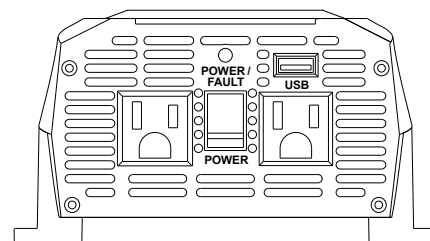

Application	Typical Watts
Battery Chargers:	
Laptop Computer Charger	25
Cellular Phone Charger	25
Camcorder Charger	25
7.2V Cordless Drill Charger	25
Cordless Saw Charger	35
Hot Melt Glue Gun	40
Power Tools:	
Finishing Sander	190
1/4" Drill	300
Soldering Gun	300
6" Bench Grinder	400
790 F Heat Gun	400
3/8" Reversible Drill	700
10 Gallon Wet/Dry Vacuum	900
6" Circular Saw	950
Router	1000
1200° F Heat Gun	1000
Disk Sander	1200
14" Chain Saw	1200
Pumps:	
1/6 hp Submersible Sump Pump	880
1/4 hp Submersible Sump Pump	925
1/3 hp Submersible Sump Pump	1050
1/2 hp Submersible Sump Pump	1400

To determine the required wattage for a device. Look up the required Amps a device is rated. This Amperage is found on the device's I.D tag found on the back of the device. Multiply the Amps x Volts = Watts.

©2014 Cobra Electronics Corporation, 6500 West Cortland Street, Chicago, IL 60707, US

Cobra®, Nothing Comes Close to a Cobra®, Pentagon Protection® and the snake design are registered trademarks of Cobra Electronics Corporation, USA.

Cobra Electronics Corporation™ is a trademark of Cobra Electronics Corporation, USA.

iPod® is a registered trademark of Apple Computer Incorporated.

Blackberry® is a registered trademark of Research In Motion Limited Corporation, Canada.