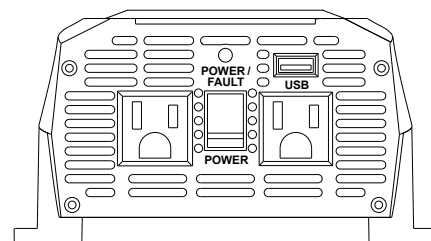

Application	Typical Watts
Battery Chargers:	
Laptop Computer Charger	25
Cellular Phone Charger	25
Camcorder Charger	25
7.2V Cordless Drill Charger	25
Cordless Saw Charger	35
Hot Melt Glue Gun	40
Power Tools:	
Finishing Sander	190
1/4" Drill	300
Soldering Gun	300
6" Bench Grinder	400
790 F Heat Gun	400
3/8" Reversible Drill	700
10 Gallon Wet/Dry Vacuum	900
6" Circular Saw	950
Router	1000
1200° F Heat Gun	1000
Disk Sander	1200
14" Chain Saw	1200
Pumps:	
1/6 hp Submersible Sump Pump	880
1/4 hp Submersible Sump Pump	925
1/3 hp Submersible Sump Pump	1050
1/2 hp Submersible Sump Pump	1400

To determine the required wattage for a device. Look up the required Amps a device is rated. This Amperage is found on the device's I.D tag found on the back of the device. Multiply the Amps x Volts = Watts.

©2014 Cobra Electronics Corporation, 6500 West Cortland Street, Chicago, IL 60707, US

Cobra®, Nothing Comes Close to a Cobra®, Pentagon Protection® and the snake design are registered trademarks of Cobra Electronics Corporation, USA.

Cobra Electronics Corporation™ is a trademark of Cobra Electronics Corporation, USA.

iPod® is a registered trademark of Apple Computer Incorporated.

Blackberry® is a registered trademark of Research In Motion Limited Corporation, Canada.