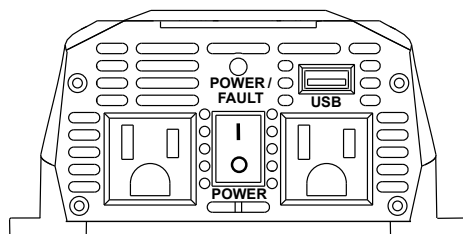

Application	Typical Watts
Battery Chargers:	
Laptop Computer Charger	25
Cellular Phone Charger	25
Camcorder Charger	25
7.2V Cordless Drill Charger	25
Cordless Saw Charger	35
Hot Melt Glue Gun	40
Power Tools:	
Finishing Sander	190
1/4" Drill	300
Soldering Gun	300
6" Bench Grinder	400
790 F Heat Gun	400
3/8" Reversible Drill	700
10 Gallon Wet/Dry Vacuum	900
6" Circular Saw	950
Router	1000
1200° F Heat Gun	1000
Disk Sander	1200
14" Chain Saw	1200
Pumps:	
1/6 hp Submersible Sump Pump	880
1/4 hp Submersible Sump Pump	925
1/3 hp Submersible Sump Pump	1050
1/2 hp Submersible Sump Pump	1400

To determine the required wattage for a device. Look up the required Amps a device is rated. This Amperage is found on the device's I.D tag found on the back of the device. Multiply the Amps x Volts = Watts.

©2014 Cobra Electronics Corporation, 6500 West Cortland Street, Chicago, IL 60707, US

Cobra®, Nothing Comes Close to a Cobra®, Pentagon Protection® and the snake design are registered trademarks of Cobra Electronics Corporation, USA.

Cobra Electronics Corporation™ is a trademark of Cobra Electronics Corporation, USA.

iPod® is a registered trademark of Apple Computer Incorporated.

Blackberry® is a registered trademark of Research In Motion Limited Corporation, Canada.