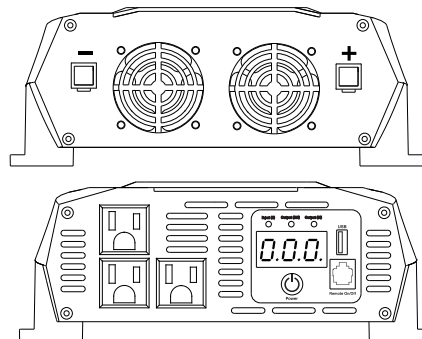

To determine the required wattage for a device. Look up the required Amps a device is rated. This Amperage is found on the device's I.D tag found on the back of the device. Multiply the Amps x Volts = Watts.

©2015 Cobra Electronics Corporation, 6500 West Cortland Street, Chicago, IL 60707, US

Cobra®, Nothing Comes Close to a Cobra®, Pentagon Protection® and the snake design are registered trademarks of Cobra Electronics Corporation, USA.

Cobra Electronics Corporation™ is a trademark of Cobra Electronics Corporation, USA.

iPod® is a registered trademark of Apple Computer Incorporated.

Blackberry® is a registered trademark of Research In Motion Limited Corporation, Canada.