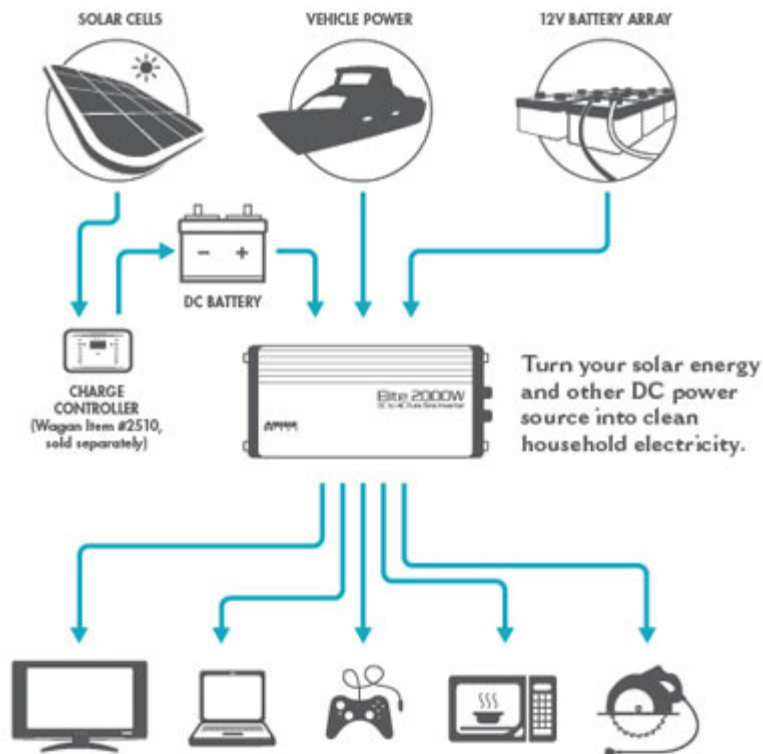

## Wagan Tech™ Elite™ Pure Sine Wave Inverters

Most inverters convert 12V DC power into 120V AC power, similar to the power supplied from your home electrical outlets. Wagan Tech™ Elite™ Pure Sine Power Inverters deliver AC power that is identical to your home (commercial) electrical power—in true sine wave form.

Compared to the traditional inverters, which output in modified sine wave, AC power in pure sine wave is more similar to commercial power. The electronic appliances run cleaner, cooler, and quieter when running on pure sine power. As a result, pure sine inverters save energy costs and extend the life of appliances.

The pure sine inverter also reduces electronic interference, making it a better alternative for operating sensitive audio/video equipment and medical devices. Appliances with dimmers, speed controls, and certain battery chargers may require pure sine power to operate.