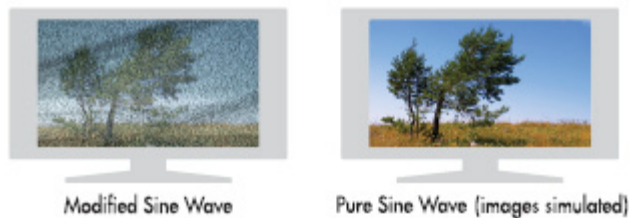

Wagan Tech Elite Pure Sine Inverters are especially designed to increase the efficiency and running time of electronic appliances and motors. Wagan Elite Inverters operate at less than 3-5% of Total Harmonic Distortion (THD) on average and 90% efficiency across the line. All of the Wagan Elite Pure Sine products are covered under a 2 year limited warranty.