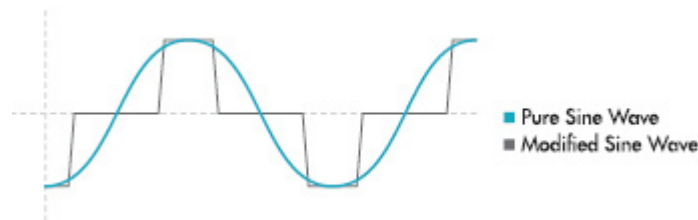

The pure sine inverter also reduces electronic interference, making it a better alternative for operating sensitive audio/video equipment and medical devices. Appliances with dimmers, speed controls, and certain battery chargers may require pure sine power to operate.