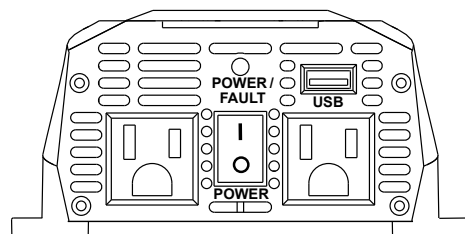

Application	Typical Watts
Battery Chargers:	
Laptop Computer Charger	25
Cellular Phone Charger	25
Camcorder Charger	25
7.2V Cordless Drill Charger	25
Cordless Saw Charger	35
Hot Melt Glue Gun	40
Power Tools:	
Finishing Sander	190
1/4" Drill	300
Soldering Gun	300
6" Bench Grinder	400
790 F Heat Gun	400
3/8" Reversible Drill	700
10 Gallon Wet/Dry Vacuum	900
6" Circular Saw	950
Router	1000
1200° F Heat Gun	1000
Disk Sander	1200
14" Chain Saw	1200
Pumps:	
1/6 hp Submersible Sump Pump	880
1/4 hp Submersible Sump Pump	925
1/3 hp Submersible Sump Pump	1050
1/2 hp Submersible Sump Pump	1400

To determine the required wattage for a device. Look up the required Amps a device is rated. This Amperage is found on the device's I.D tag found on the back of the device. Multiply the Amps x Volts = Watts.

©2014 Cobra Electronics Corporation, 6500 West Cortland Street, Chicago, IL 60707, US

Cobra®, Nothing Comes Close to a Cobra®, Pentagon Protection® and the snake design are registered trademarks of Cobra Electronics Corporation, USA.

Cobra Electronics Corporation™ is a trademark of Cobra Electronics Corporation, USA.

iPod® is a registered trademark of Apple Computer Incorporated.

Blackberry® is a registered trademark of Research In Motion Limited Corporation, Canada.