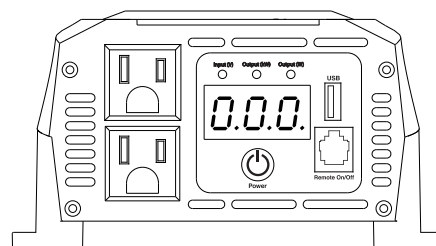

©2015 Cobra Electronics Corporation, 6500 West Cortland Street, Chicago, IL 60707, US

Cobra®, Nothing Comes Close to a Cobra®, Pentagon Protection® and the snake design are registered trademarks of Cobra Electronics Corporation, USA.

Cobra Electronics Corporation™ is a trademark of Cobra Electronics Corporation, USA.

iPod® is a registered trademark of Apple Computer Incorporated.

Blackberry® is a registered trademark of Research In Motion Limited Corporation, Canada.